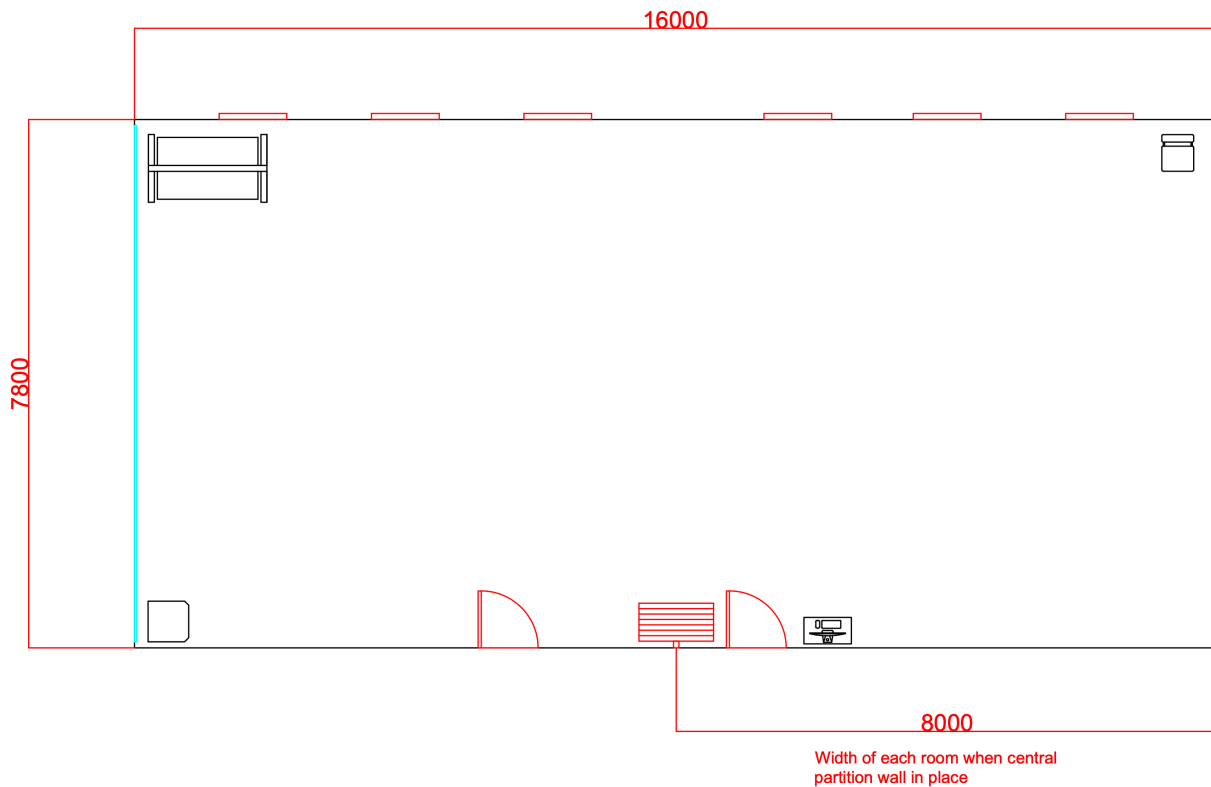

Contact details:

Technical Theatre Manager: Alan Power

Email: edrictheatre@lsbu.ac.uk

Tel: 0207 835 5856

Address: 103 Borough Road, London. SE10AA.

Dimensions:

8000 x 7800mm (divided)

16000 x 7800mm (combined)

Large dance/movement studios with removable acoustic baffle dividing wall, sprung Harlequin dance floor, end wall mirrors, and ballet bars.

Each side has approx. 30 folding chairs.

Sound and AV:

- Studio 4 is equipped with an iMac, projector and integrated sound system.
- Studio 3 has a standalone PA system.

Dividing Wall:

- Room can be split in two using dividing wall.
- Wall offers good degree of sound proofing.
- Wall can only be opened or closed by technical staff

Other Information:

Load in / Parking:

Load in is either via stairs or small passenger lift. Dimensions and SWL TBC.